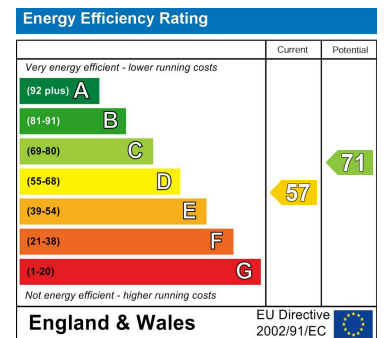

Energy Efficiency Graph

These particulars, whilst believed to be accurate are set out as a general outline only for guidance and do not constitute any part of an offer or contract. Intending purchasers should not rely on them as statements of representation of fact, but must satisfy themselves by inspection or otherwise as to their accuracy. No person in this firm's employment has the authority to make or give any representation or warranty in respect of the property.